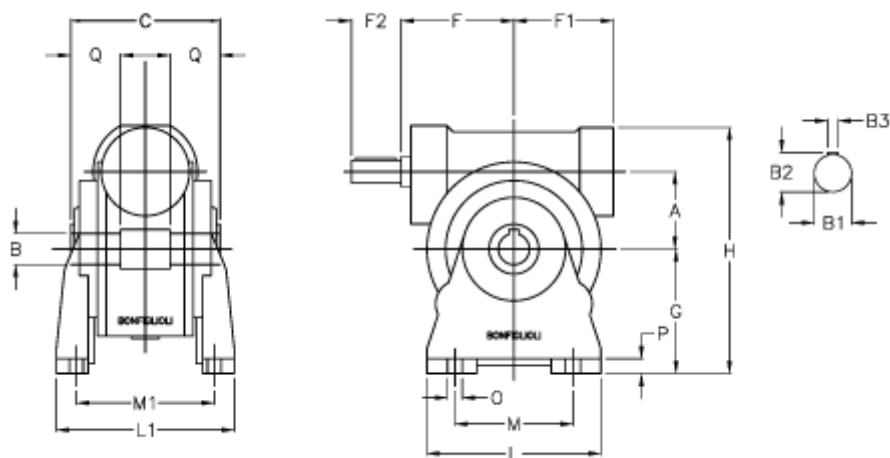

Article number: 3901049014200

Description: Worm gear with solid input shaft
VF 49A-14-HS

Measures

a	= 49.5	F1	= 63	P	= 12
B	= 25	g	= 82	Q	= 22.5
B1 E7	= 16	H	= 162		
B2	= 18.0	L	= 110		
B3 H9	= 5	L1	= 124		
C	= 82	m	= 63		
Description	= VF 49A-xx-63B5	M1	= 98.5		
F	= 65.0	O	= 8.5		